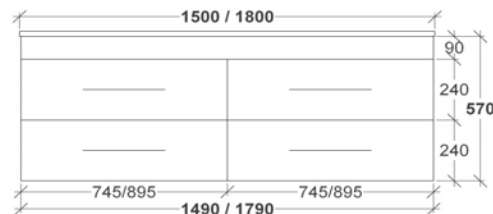

Specifications: Double Drawer