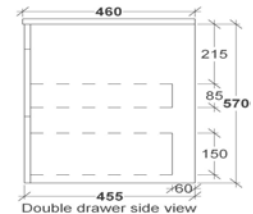

Specifications: Double Drawer