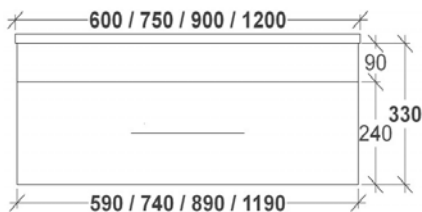

Specifications: Single Drawer