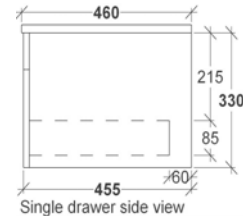

Specifications: Single Drawer