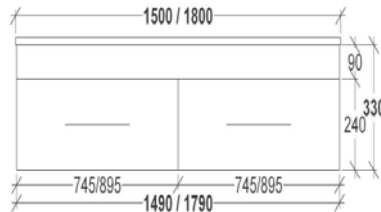

Specifications: Single Drawer