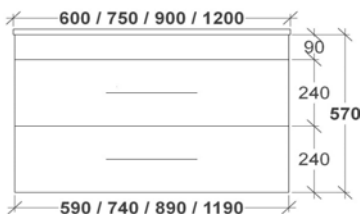

Specifications: Double Drawer